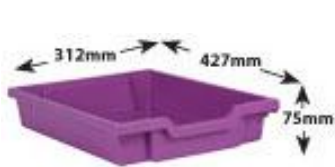

Handle

Bow

Metalwork

Silver Grey
RAL 9006

Tambour Doors

Silver

Gratnell's Trays

Shallow (F1) = 1 Slot

Deep (F2) = 2 Slots

Extra Deep (F25) = 3 Slots

Jumbo (F3) = 4 Slots

Royal Blue

Plum Purple

Flame Red

Grass Green

Sunshine
Yellow